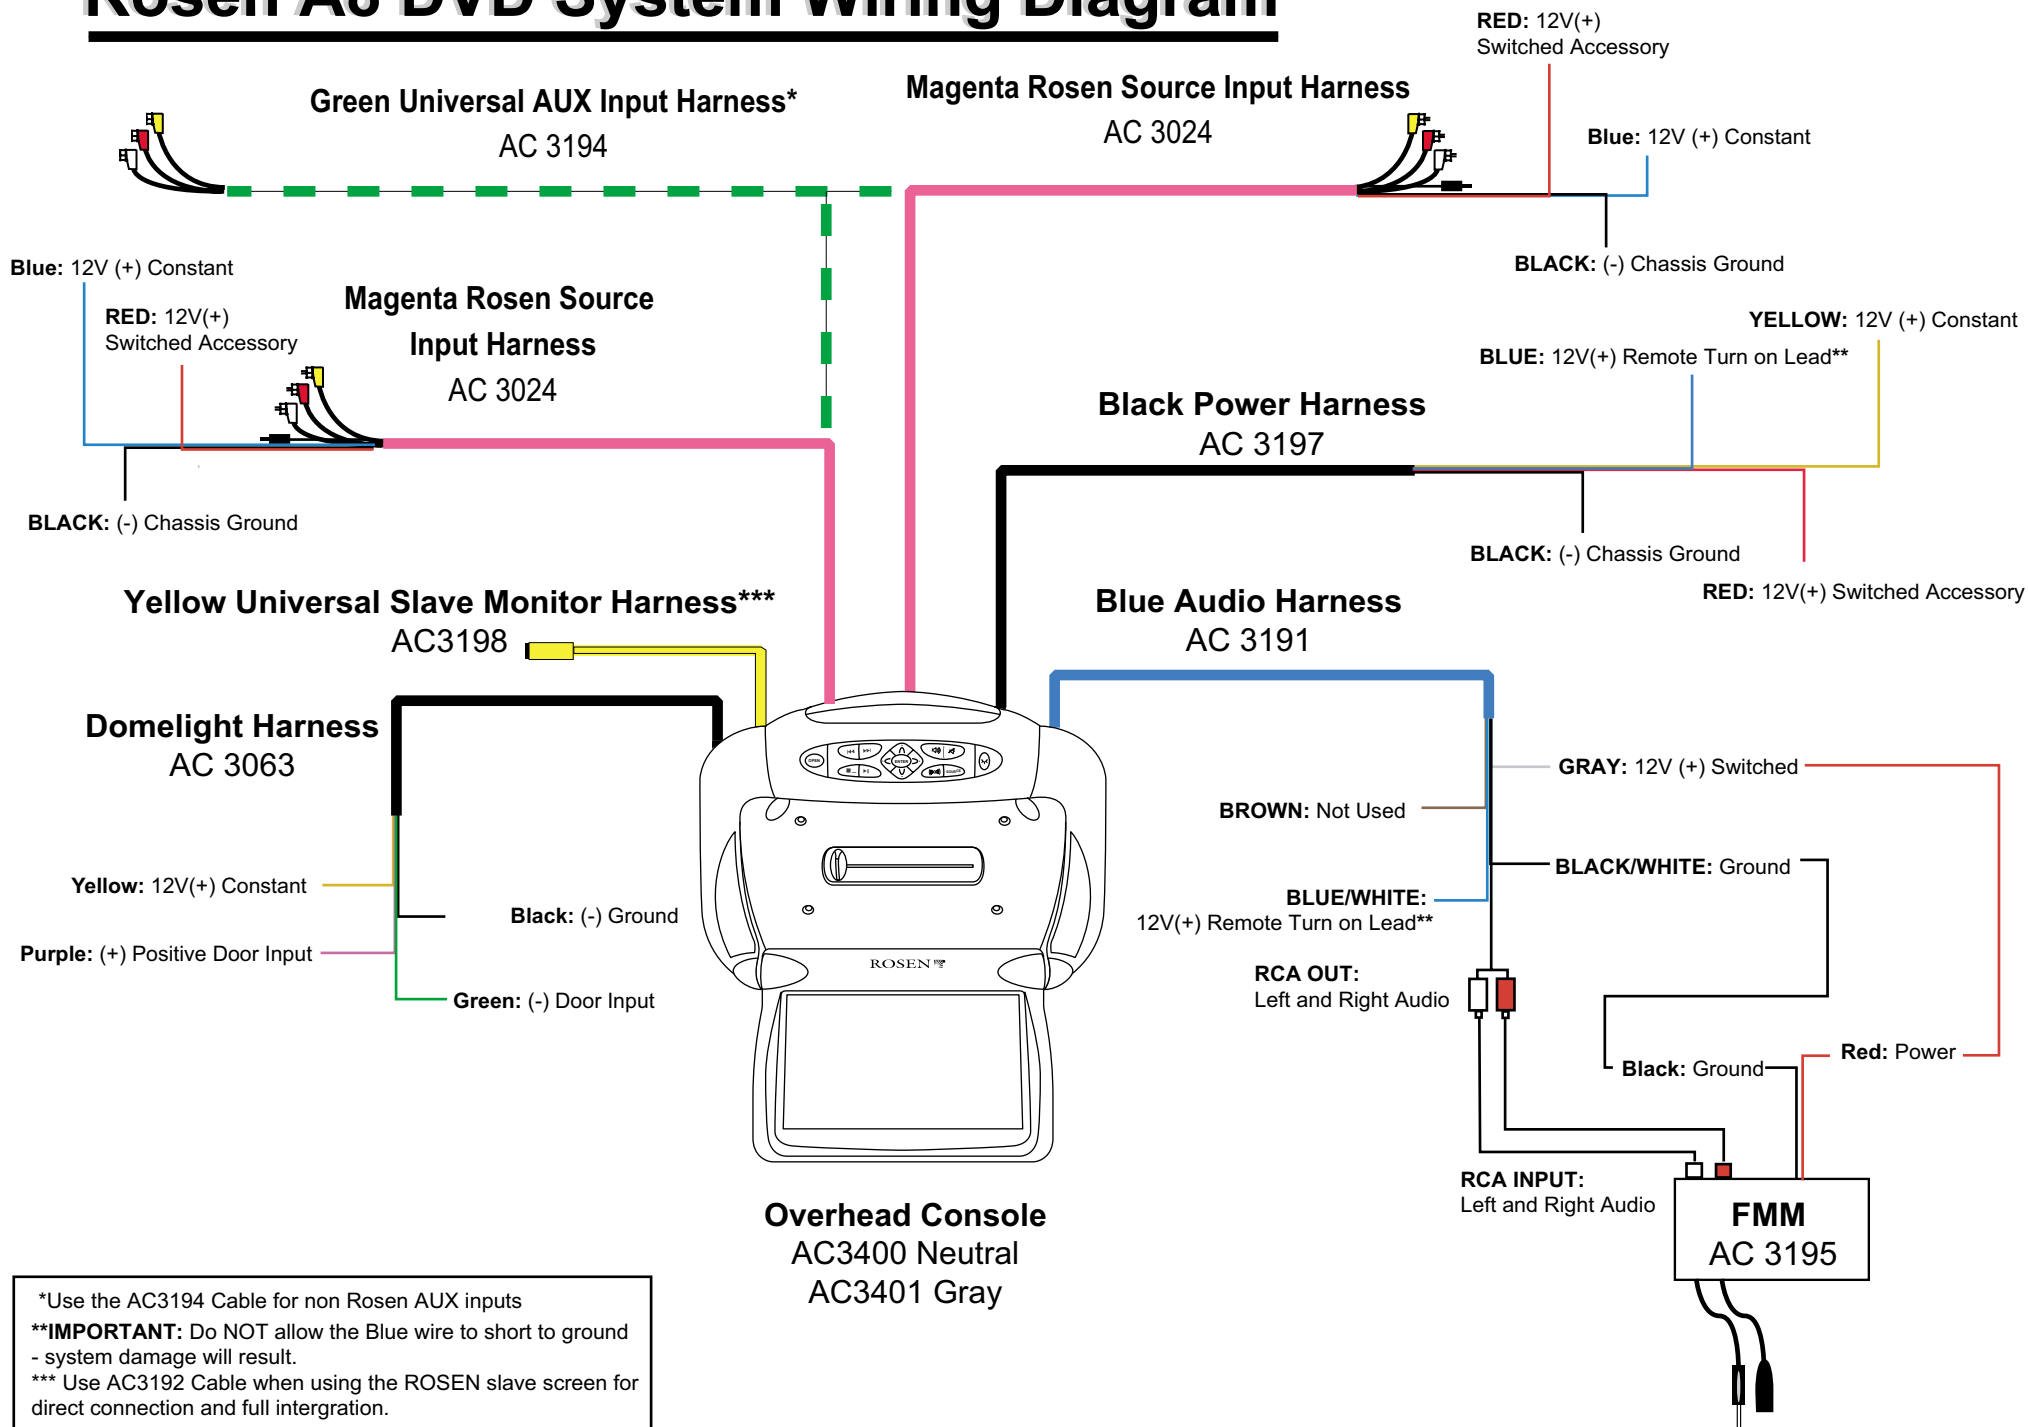

Rosen A8 DVD System Wiring Diagram

*Use the AC3194 Cable for non Rosen AUX inputs
****IMPORTANT:** Do NOT allow the Blue wire to short to ground - system damage will result.
 *** Use AC3192 Cable when using the ROSEN slave screen for direct connection and full intergration.

06/04