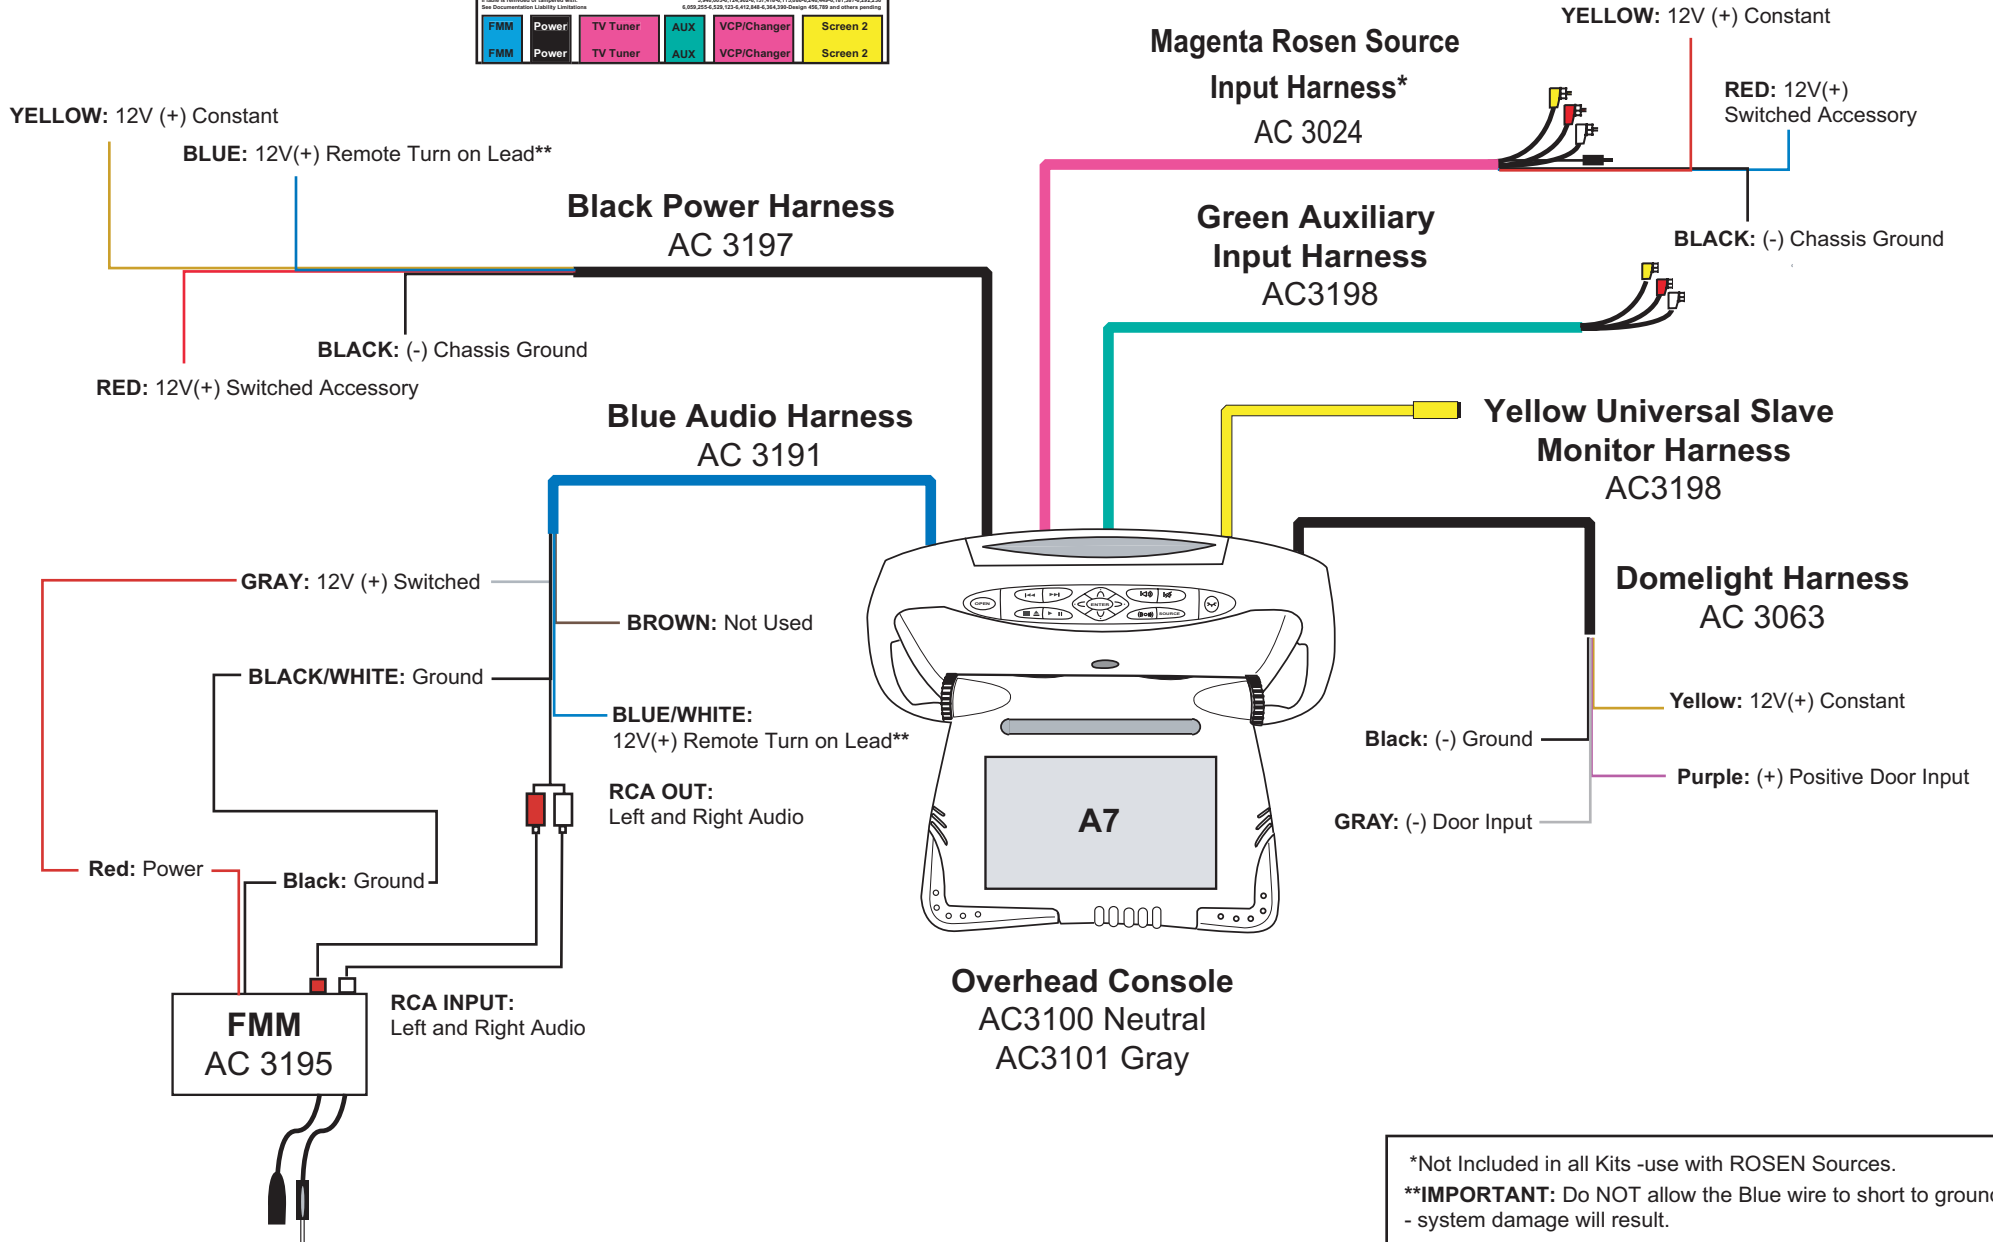

Rosen A7 DVD System Wiring Diagram

A7 Connector Map

This color-coded label is on the top of the A7.
Plug in harnesses as shown.

*Not Included in all Kits -use with ROSEN Sources.
**IMPORTANT: Do NOT allow the Blue wire to short to ground - system damage will result.